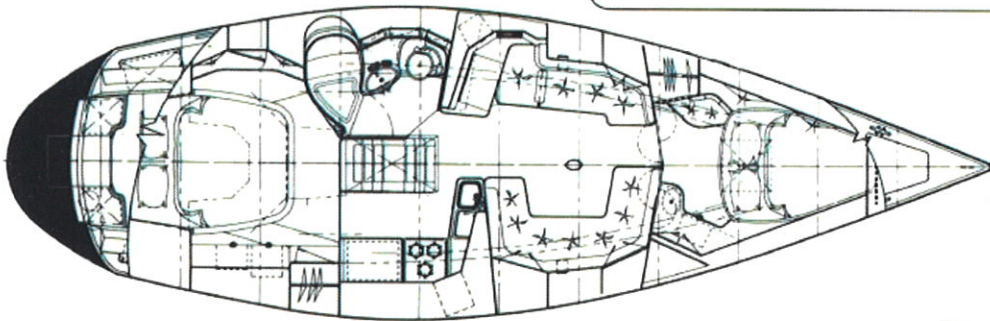

# Kuvia VICTORY:sta

The C&C 37/40 + and XL DECK/ACCOMMODATION PLAN

		Principal Dimensions					
		37/40+		37/40 XL		37/40 H	
		FW	AWR	FW	AWR	C/B	FW
LOA	38' 6"						
LOD	37' 7"						
LWL	35'						
BEAM	12' 7"						
DRAFT	7' 3"	5' 11"	4' 11"	8' 2"	5' 11"	4' 11"	8' 2"
BALLAST lbs	7,000	7,200	7,300	7,200	7,200	7,300	7,200
DISH, lbs	18,700	18,900	17,900	15,700	18,900	18,900	18,900