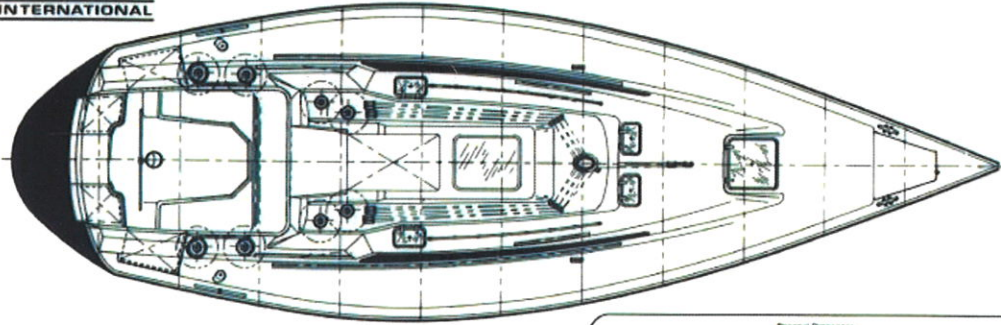

# Kuvia VICTORY:sta

The C&C 37/40 + and XL DECK/ACCOMMODATION PLAN

		Principal Dimensions					
		37/40+		37/40 XL		37/40 H	
		FW	AWR	FW	AWR	C/B	FW
LOA	38' 6"						
LOD	37' 7"						
LWL	35'						
BEAM	12' 7"						
DRAFT	7' 3"	5' 11"	4' 11"	8' 2"	5' 11"	4' 11"	8' 2"
BALLAST lbs	7,000	7,200	7,300	7,200	7,200	7,300	7,200
DISH, lbs	18,700	18,900	17,900	15,700	18,900	18,900	18,900