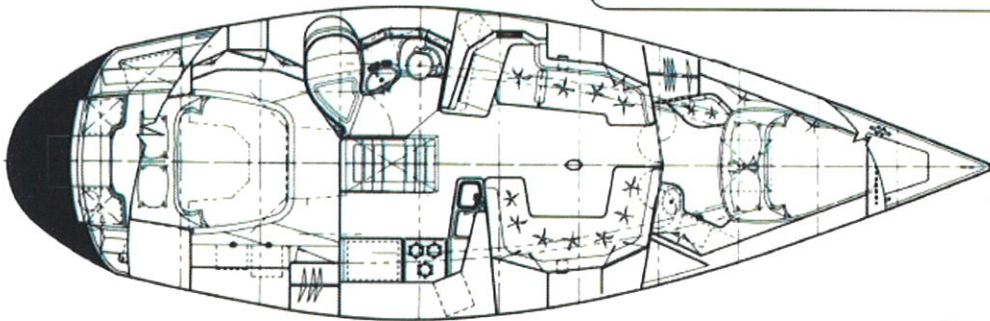

Kuvia VICTORY:sta

The C&C 37/40 + and XL DECK/ACCOMMODATION PLAN

		Principal Dimensions					
		37/40+		37/40 XL		37/40 H	
		FW	AWR	FW	AWR	C/B	FW
LOA	38'6"						
LOD	37'7"						
LWL	35'						
BEAM	12'7"						
DRIFT	7.3	5.11	6.11	8.2'	5.11'	4.11	8.2'
BALLAST lbs	7,000	7,200	7,300	7,200	7,200	7,300	7,200
DISPL. lbs	16,700	16,900	17,900	15,700	16,900	16,900	16,900