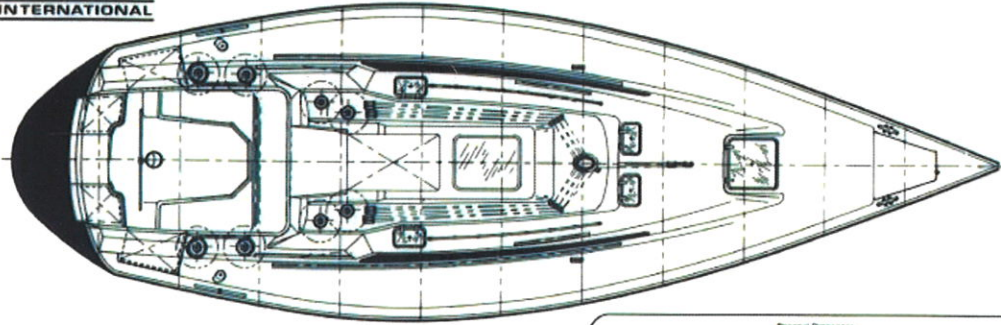

Kuvia VICTORY:sta

The C&C 37/40 + and XL DECK/ACCOMMODATION PLAN

		Principal Dimensions					
		37/40+		37/40 XL		37/40 H	
		FW	AWR	FW	AWR	C/B	FW
LOA	38'6"						
LOD	37'7"						
LWL	35'						
BEAM	12'7"						
DRIFT	7.3	5.11	6.11	8.2'	5.11'	4.11	8.2'
BALLAST lbs	7,000	7,200	7,300	7,200	7,200	7,300	7,200
DISPL. lbs	16,700	16,900	17,900	15,700	16,900	16,900	16,900